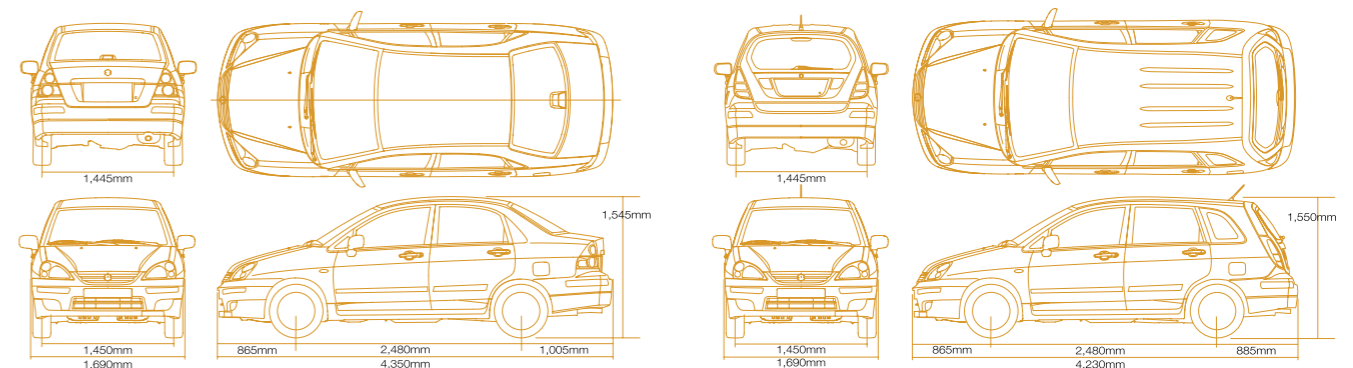

Specifications (General)

LIANA SEDAN & 5-DOOR		1.3L		1.6L	
		2WD		2WD	
		5MT	5MT	4AT	
DIMENSIONS					
Overall length	Sedan	mm	4,350		
	5-door	mm	4,230		
Overall width		mm	1,690		
Overall height	Sedan	mm	1,545		
	5-door	mm	1,550		
Wheelbase		mm	2,480		
Tread	Front	mm	1,450		
	Rear	mm	1,445		
Ground clearance		mm	150		
Minimum turning radius		m	5.0		
ENGINES					
Type			M13A	M16A	
Cylinders			4		
Number of valves			16		
Piston displacement	cc		1,328	1,586	
Bore x stroke	mm		78.0 x 69.5	78.0 x 83.0	
Compression ratio			9.0		
Maximum output	kW/rpm		66/5,750	76/5,500	
Maximum torque	Nm/rpm		116/4,750	144/4,000	
Fuel distribution			MPI		
TRANSMISSIONS					
Type			5MT	4AT	
Gear ratio	1st		3.545	2.875	
	2nd		1.904	1.568	
	3rd		1.310	1.000	
	4th		0.969	0.697	
	5th		0.815	-	
	Reverse		3.250	2.300	
Final gear ratio			4.105	4.144	
CHASSIS					
Steering			Rack and pinion		
Brakes	Front		Ventilated disc		
	Rear		Drum, leading & trailing		
Suspension	Front		McPherson strut & coil spring		
	Rear		Strut coil spring		
Tyres	Standard		185/65R14		
	(Optional)		(195/55R15)		
CAPACITIES					
Seating	persons		5		

LIANA APPENDIX SPEC SHEET
99999-B1D1C-031 0407 © Printed

LIANA
Life In A New Age

Styling & Colours

Sedan

5-door

Sana'a, Hodeida, Taiz, Ibb
Tel.: (+967)(1) 201359, 201319
Showroom (Sana'a): 404340
E-mail: suzuki@yemen.net.ye,
Downloaded from www.sabehagroup.com